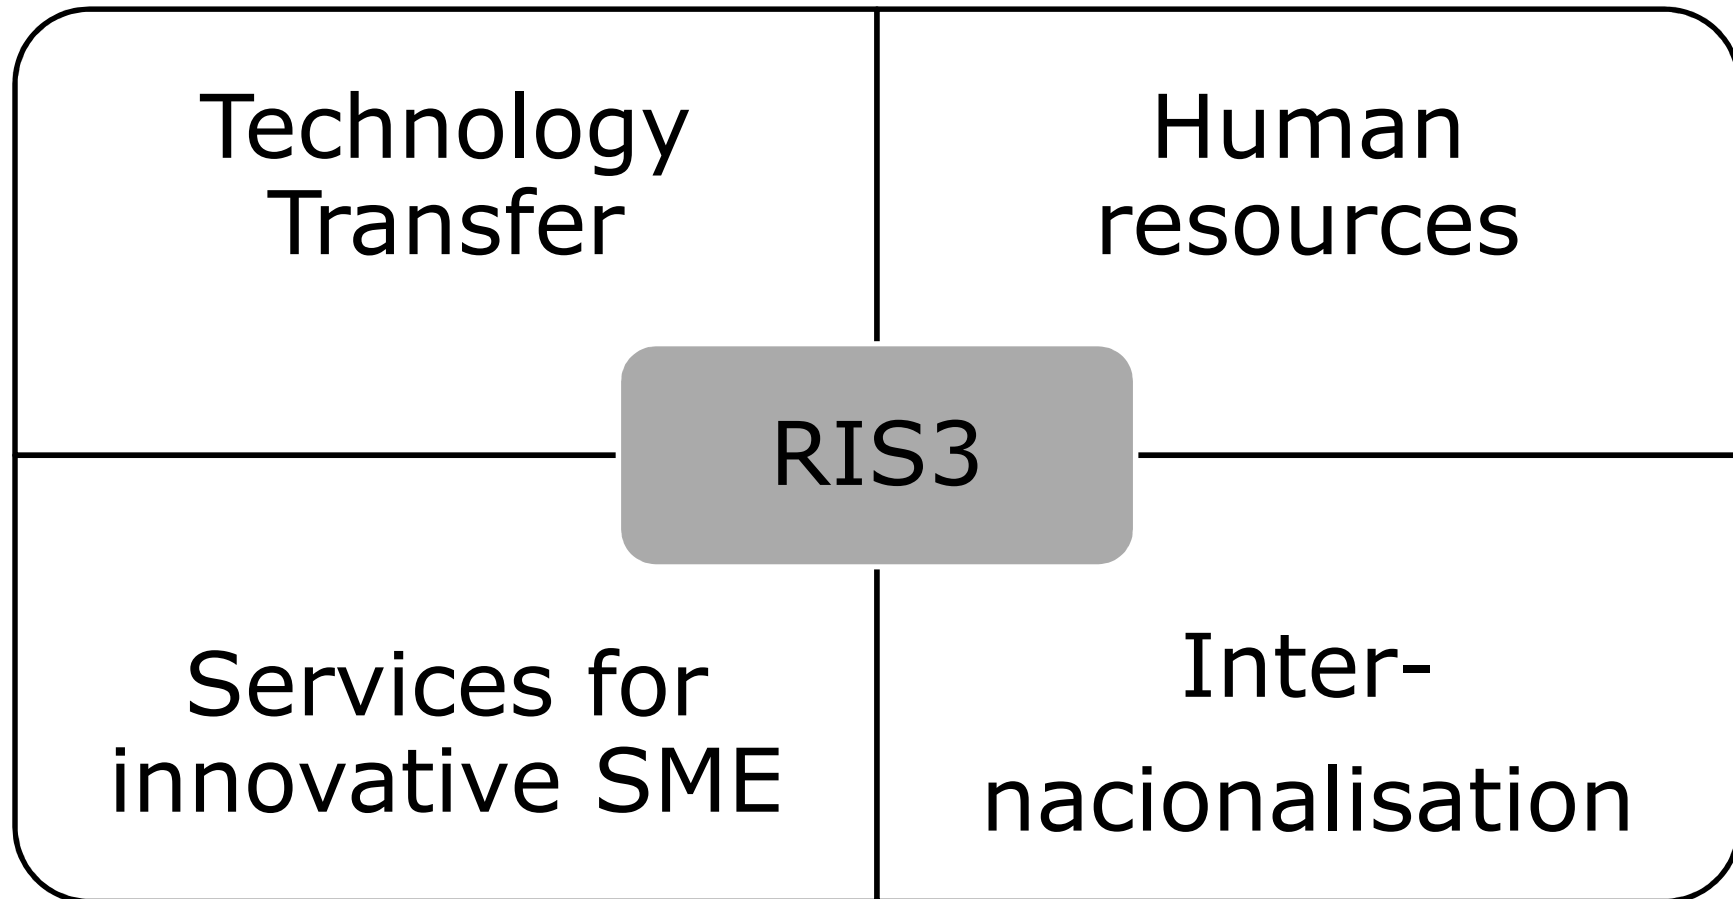

What is Regional Innovation Strategy?